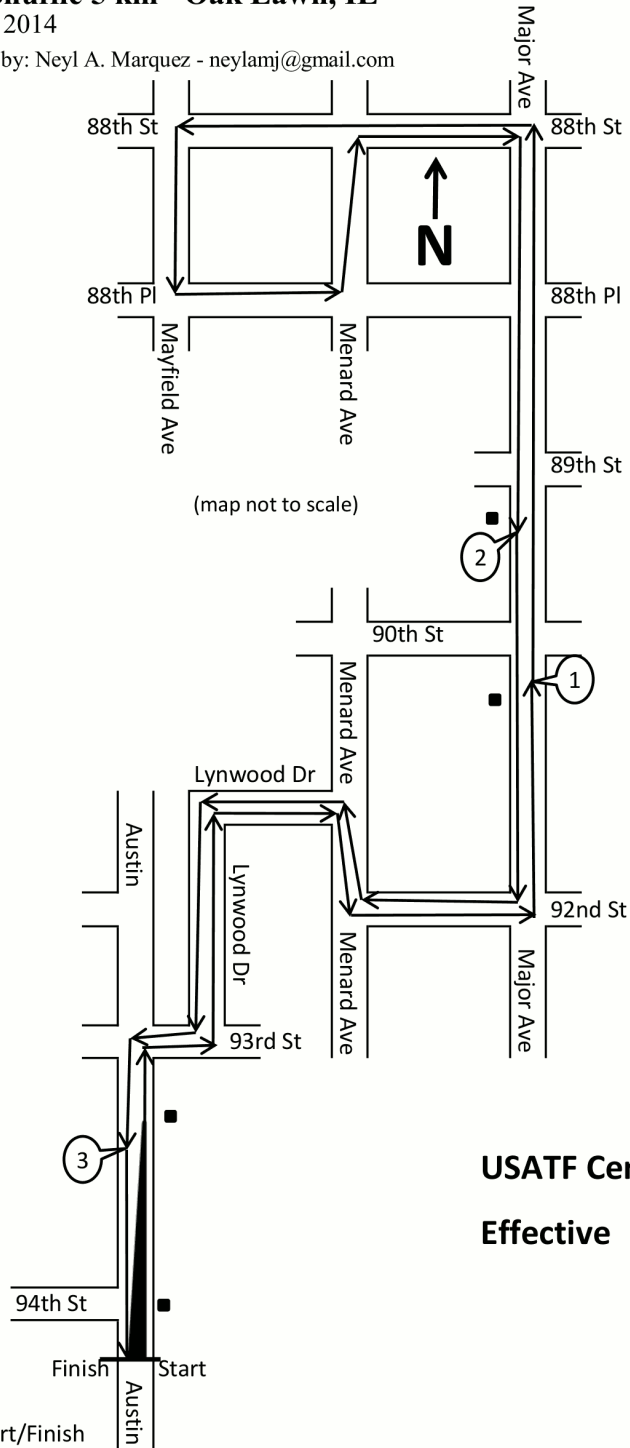

Sully Shuffle 5 km - Oak Lawn, IL

Sep. 14, 2014

Measured by: Neyl A. Marquez - neylamj@gmail.com

USATF Certificate IL14003NM

Effective Jul. 6, 2014 - Dec. 31, 2024

same Start/Finish

Start: northbound Austin Ave, East edge, 73' 8" South of the light pole located at SE corner of Austin and 94th St

Mile 1: northbound Major Ave, West edge, 31' 3" North of the "No Parking Any Time" sign South of SW corner of Major Ave and 90th St

Mile 2: southbound Major Ave, West edge, 86' 11" South "Speed Limit 25/No Parking Any Time" sign South of the SW corner of Major Ave and 89th St

Mile 3: southbound Austin Ave, East edge, 20' 5" South of the 1st light pole South of the SE corner of Austin Ave and 93rd St

5 km Finish: southbound Austin Ave, East edge, 73' 8" South of the light pole located at SE corner of Austin and 94th St